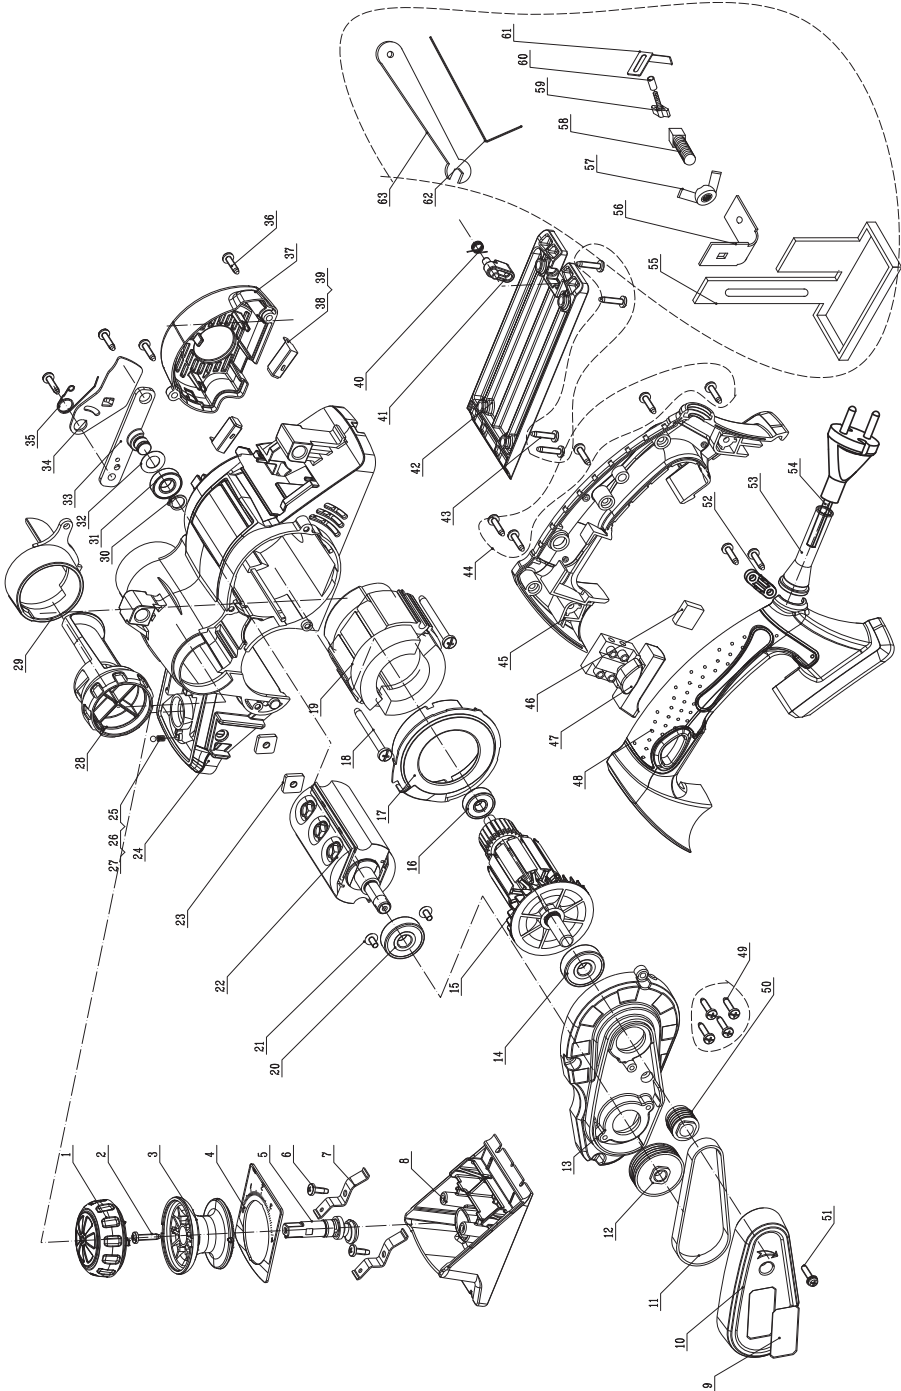

# RDP-EP10S Exploded view

## RDP-EP10S Spare Parts List

No.	Parts Name	Pcs
1	Adjust-Hand Handle Cover	1
2	Screw St4.2x18	1
3	Adjust-Hand Handle	1
4	Caver Degree Pan	1
5	Depth Adjust Pin	1
6	Screw M4x14	2
7	Spring Flake	2
8	Front Bottom Plate	1
9	Name Plates	1
10	Belt Cover	1
11	Belt 4Pj-240	1
12	Big Belt Pulley	1
13	Middle Cover	1
14	Bearing6200rz	1
15	Rotor	1
16	Bearing608rz	1
17	Guide Wind Circle	1
18	Screw St4.8x55	2
19	Stator	1
20	Bearing6200rz	1
21	Screw M4x14	2
22	Knife-Axis	1
23	Nut M6	2
24	Housing	1
25	Small Spring	1
26	Steel Ball 2.5	1
27	Copper Cover	1
28	Canister	1
29	Adapter	1
30	Check Ring	1
31	Bearing6900	1
32	Washer $\Phi$ 10	1
33	Bearing Bracket	1
34	Safe Cover	1
35	Pressure Spring	1

No.	Parts Name	Pcs
36	Screw St4.2x16	2
37	Carbon Brush Cover	1
38	Carbon Brush Holder	2
39	Carbon Brush	2
40	Shelf Spring	1
41	Shelf	1
42	Bottom Plate	1
43	Screw St4.2x16	4
44	Screw St4.2x16	4
45	Right Handle Cover	1
46	Capacitor	1
47	Switch	1
48	Left Handle Cover	1
49	Screw St4.2x16	4
50	Small Pulley	1
51	Screw M4x16	1
52	Spring	1
53	Cable Cover	1
54	Front-Wheel Frame	1
55	Backing	1
56	Tabulator	1
57	Screw M6	1
58	Nut M6	1
59	Adjust-Knob	1
60	Alu-Sleeve	2
61	Depth Ruler	1
62	Hex Spanner	1
63	Wrench	1